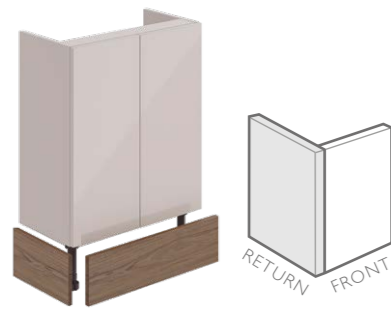

Front Plinths - Fully Vinyl Wrapped		
Size	Code	Price
1000	ZF18	£57
1500	ZF19	£85
2000	ZF20	£103

Return Plinths - Fully Vinyl Wrapped		
Depth	Code	Price
Superslim	ZF21	£20
Slimline	ZF22	£21
Standard	ZF23	£23
Deep	ZF24	£29