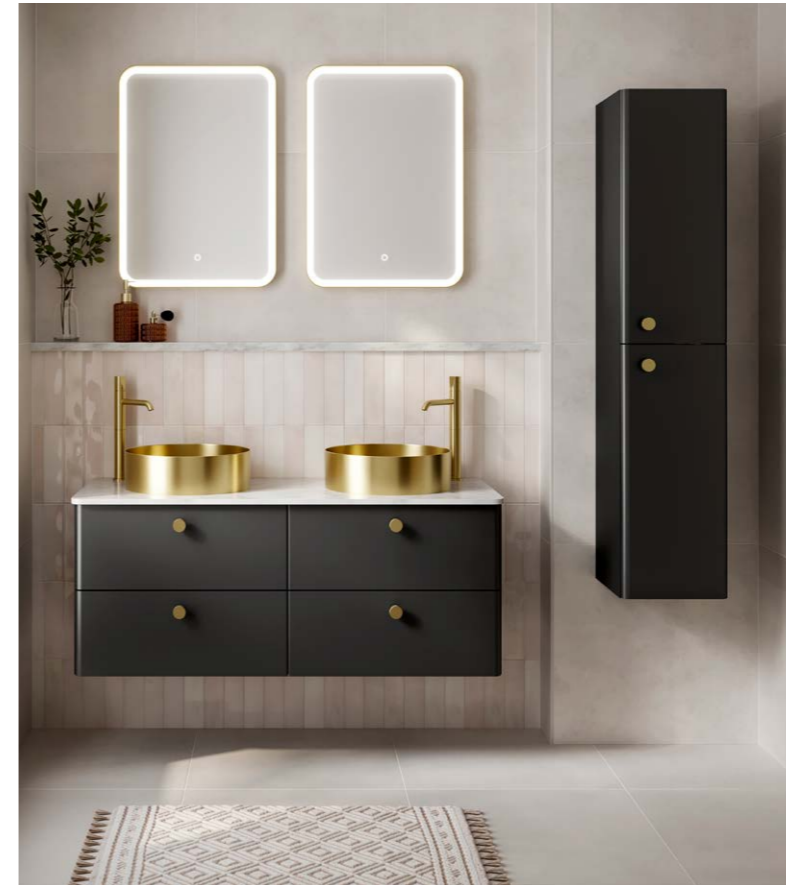

CHANNEL

Our push-to-open, handleless range features subtle grooves in the front panels to evoke a pure, symmetrical design. Available in all colours, the Channel floor standing range can be complemented with either an Art basin or a Solid Surface Worktop and Vanity Basin of your choice.