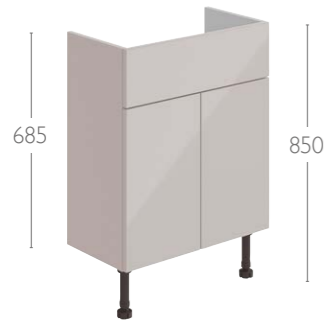

Base Unit - Twin Door

Width	Depth	Code	Level	Laura/Milan
500	240 Slimline	319	£469	£492
500	310 Standard	544	£485	£509
600	240 Slimline	320	£489	£513
600	310 Standard	545	£505	£530
600	455 Deep	758	£509	£535
700	310 Standard	546	£535	£562