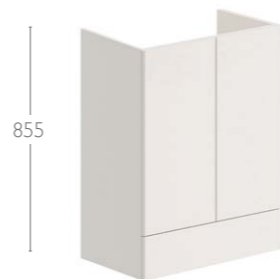

Floor Standing Basin Unit - Twin Door

Size	Code	Level	Laura/Milan
W500 x H855 x D380	VA30	£465	£489
W600 x H855 x D380	VA31	£489	£513
W800 x H855 x D380	VA33	£519	£545
W1200 x H855 x D380	VA51	£775	£814