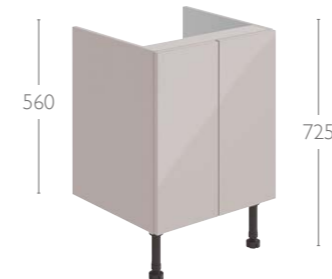

Low Base Unit - Twin Door

Width	Depth	Code	Level	Laura/Milan
500	455 Deep	782	£445	£467
600	455 Deep	769	£469	£492
800	455 Deep	771	£499	£524