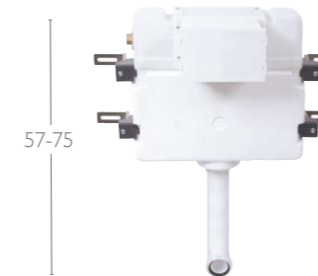

57-75

W50 x H57-75 x D15
(Tank Dimensions)
· Side inlet
· Front or top Flush Plate
· Adjustable inlet height

Inc Chrome Push Plate
CC015 £209

Inc Matt Black Push Plate
BC015 £250

Inc Brushed Brass Push Plate
GC015 £270