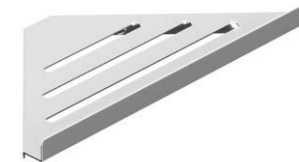

Corner Shower Shelf

● Chrome	WBA015	£36
● Matt Black	WBA016	£38
● Brushed Brass	WBA017	£42
● Brushed Bronze	WBA019	£42
● Brushed Nickel	WBA018	£42