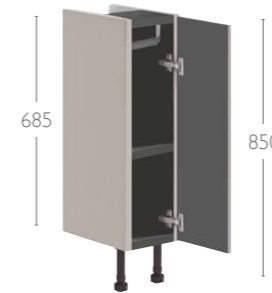

Storage Unit with Tissue Dispenser - Single Door				
Width	Depth	Code	Level	Milan
200	200 Superslim	108	£305	£320
200	240 Slimline	315	£309	£324
200	310 Standard	536	£319	£335

Not available with Laura handles.