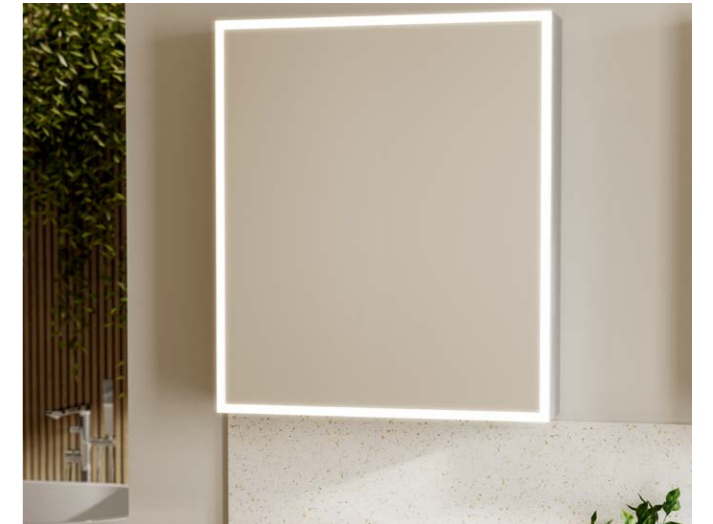

Creating the design

Matt Black handles and White sanitaryware combine with a convenient storage cabinet to provide a substantial bathroom

solution. The ceramic basins are an extra stylish touch.