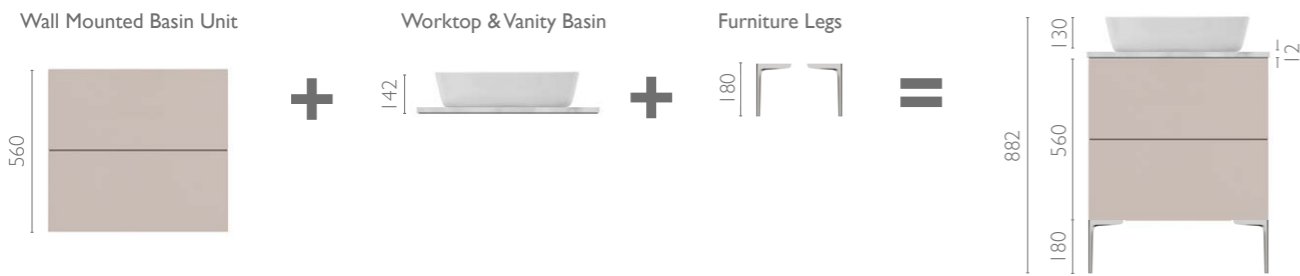

Unit Height Configurations

Wall Mounted Twin Drawer Units with Mineral Cast Basin & 300mm Furniture Legs shown.

Wall Mounted Basin Unit & Art Basin - Twin Drawer

Size	1 Taphole	3 Taphole	Price
W600 x H710 x D460	MC01	MC02	£749
W800 x H710 x D460	MC03	MC04	£819