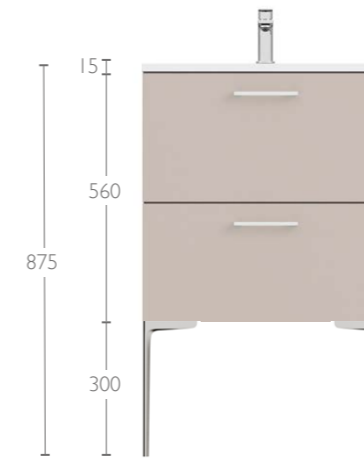

Low Deep Units + Furniture Basin
Use 300 Legs

H180 Pair					
	Chrome LG001 £24	Matt Black LG002 £30	Brushed Brass LG003 £33	Brushed Bronze LG005 £33	Brushed Nickel LG004 £33
H300 Pair					
	Chrome LG006 £33	Matt Black LG007 £42	Brushed Brass LG008 £56	Brushed Bronze LG010 £56	Brushed Nickel LG009 £56

Legs only sold with Acorn furniture.