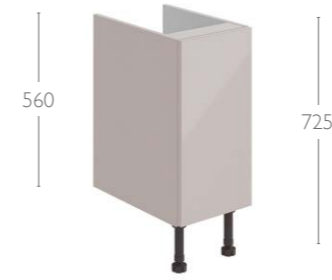

Low Base Unit - Single Door

Width	Depth	Code	Level	Laura/Milan
200	455 Deep	766	£349	£366
300	455 Deep	767	£365	£383