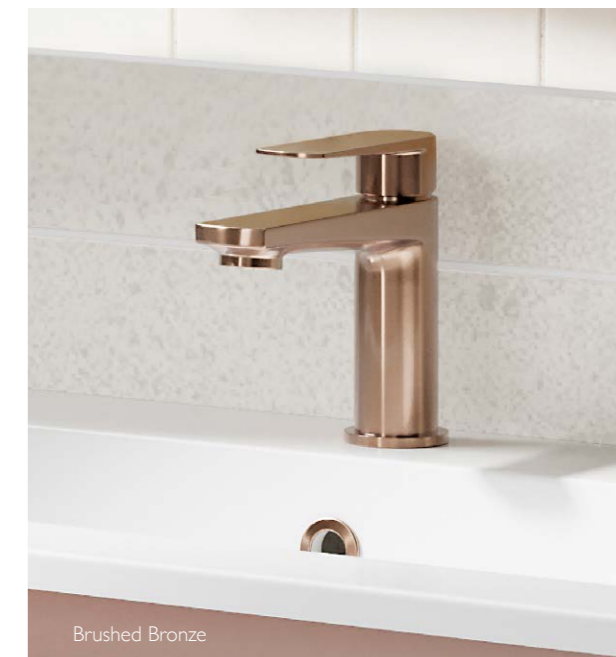

Brushed Bronze