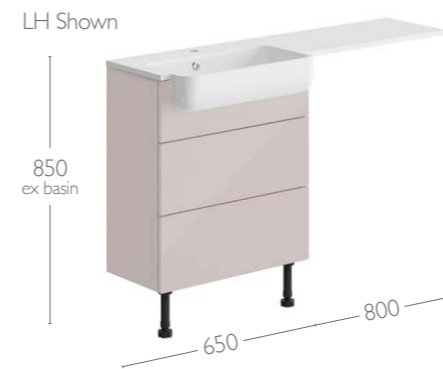

Livello Basin Unit & Winged Basin - Twin Drawer

Width	Depth	LH Code	RH Code	Level	Laura/Milan
1450	310 Standard	504	505	£1089	£1143

Mineral Cast Overflow Rings Not sold separately

- Chrome Included
- Matt Black WA042 £10
- Brushed Brass WA043 £10
- Brushed Bronze WA064 £10
- Brushed Nickel WA054 £10