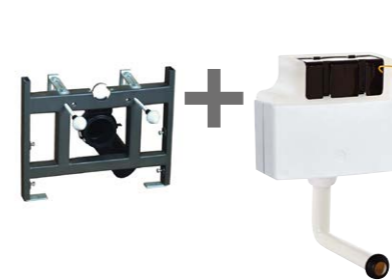

Inc Chrome Push Button CC045	£269
Inc Matt Black Push Button BC045	£288
Inc Brushed Brass Push Button GC045	£315
Inc Brushed Bronze Push Button ZC045	£328
Inc Brushed Nickel Push Button SC045	£315

Insulated Concealed Pneumatic Cistern & Round Push Button

W36 x H48 x D16 (Tank Dimensions)
· Bottom inlet