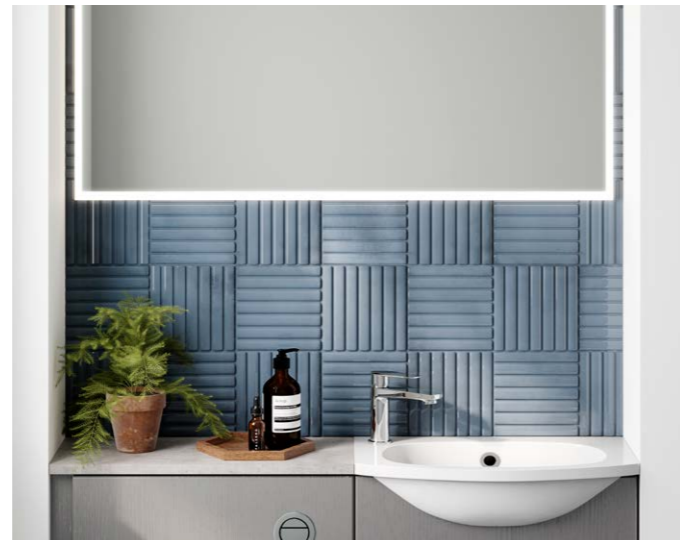

Creating the design

Curved Chrome handles, curved tap and WC edges enhance the profile of the units and provide subtle yet elegant

characteristics to this bathroom.

Lune Back to Wall WC
Page 153

Laura Chrome Handle
Page 129