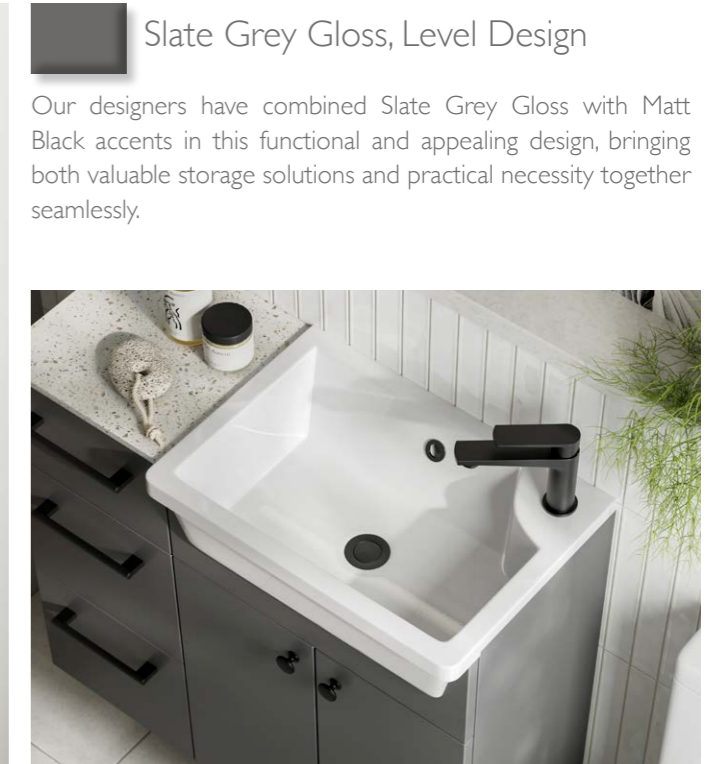

Esta Matt Black Basin Mono Mixer
Page 156

Neo Quartz Worktop
Page 144

Livello Matt Black Handle
Page 129

Slate Grey Gloss, Level Design

Our designers have combined Slate Grey Gloss with Matt Black accents in this functional and appealing design, bringing both valuable storage solutions and practical necessity together seamlessly.