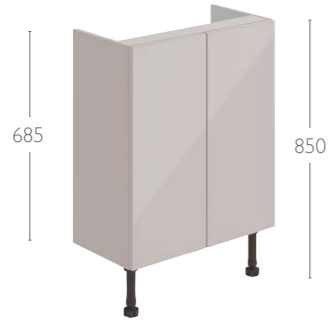

Base Unit - Full Height Twin Door

Width	Depth	Code	Level	Laura/Milan
500	240 Slimline	316	£469	£492
500	310 Standard	538	£485	£509
500	455 Deep	754	£499	£524
600	240 Slimline	317	£489	£513
600	310 Standard	539	£505	£530
600	455 Deep	755	£509	£535