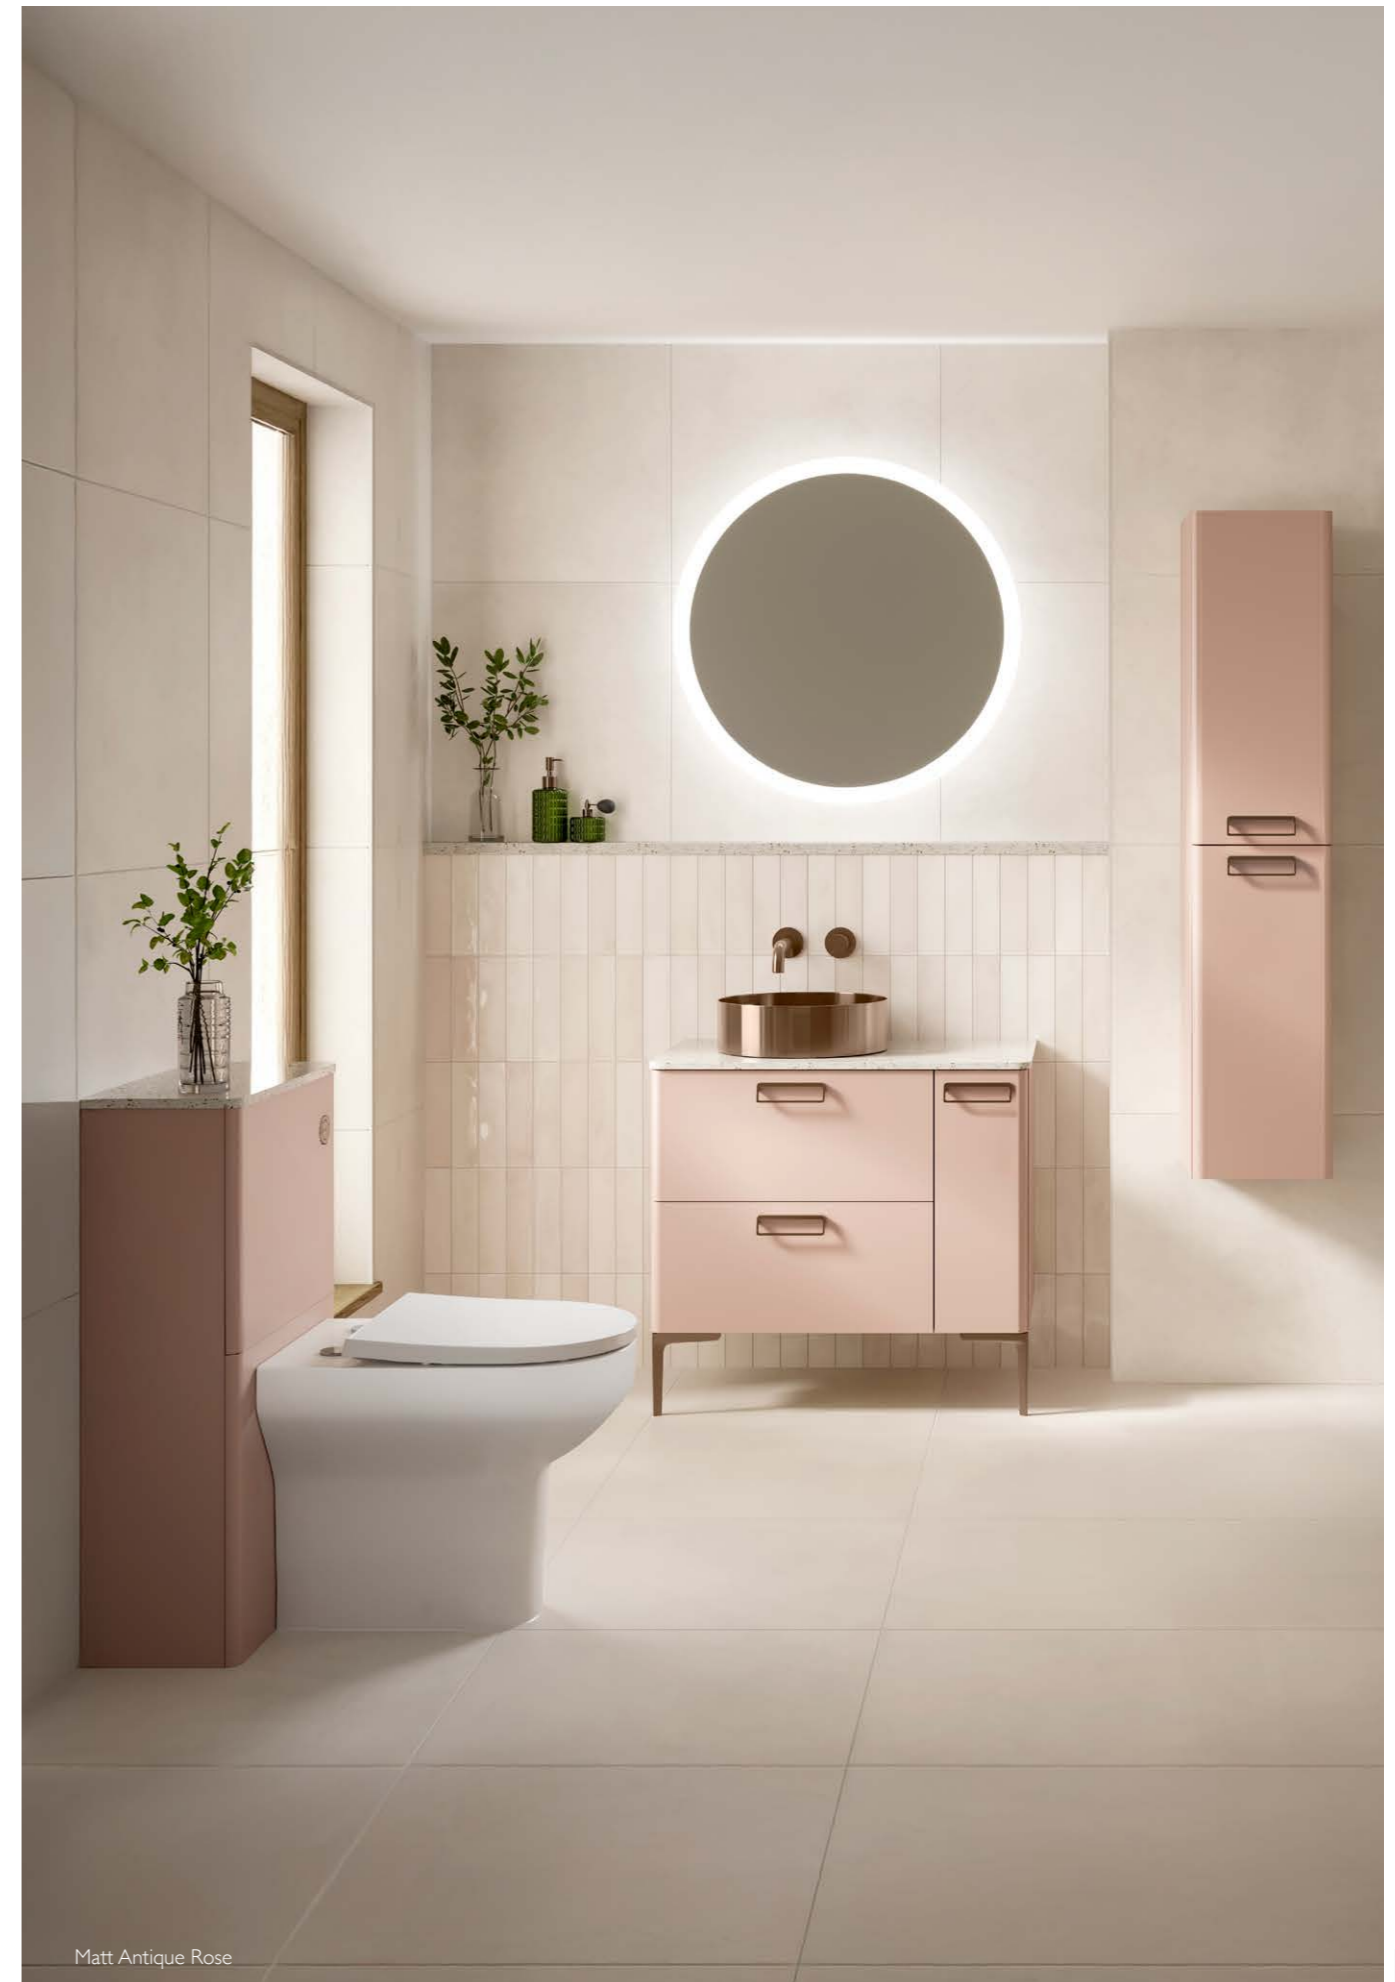

Matt Black

Matt Antique Rose