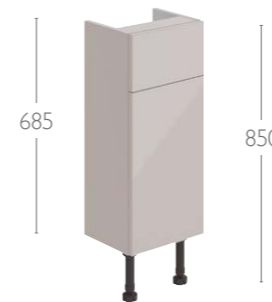

Base Unit - Single Drawer - Single Door				
Width	Depth	Code	Level	Laura/Milan
300	310 Standard	543	£405	£425