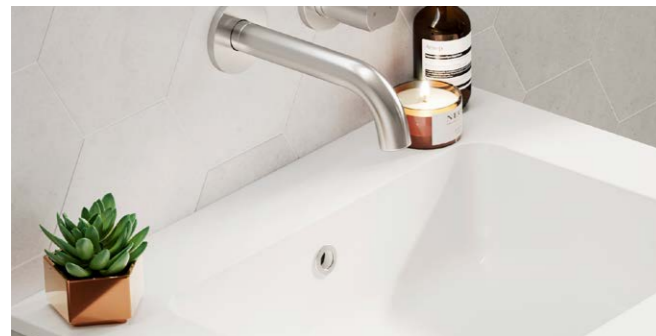

· Your Choice of Handles

Wall Mounted Basin Unit & Sima Basin - Twin Drawer

Size	0 Taphole	1 Taphole	3 Taphole	Price
W600 x H575 x D460	CV07	CV08	CV09	£699
W800 x H575 x D460	CV10	CV11	CV12	£759

· Suitable for Laura Handles