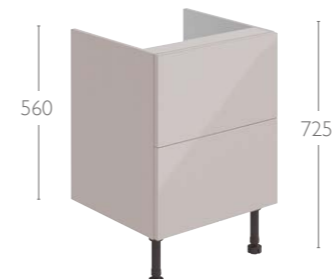

Furniture Legs

Low Base Unit - Twin Drawer

Width	Depth	Code	Level	Laura/Milan
500	455 Deep	785	£519	£545
600	455 Deep	786	£539	£566
800	455 Deep	788	£579	£608