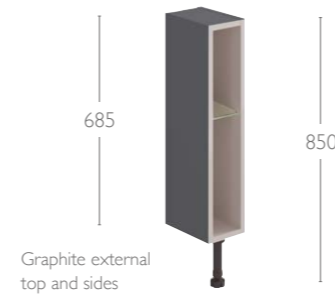

Open Base Unit - Single Glass Shelf			
Width	Depth	Code	Price
150	310 Standard	FU530	£269
300	310 Standard	FU531	£289