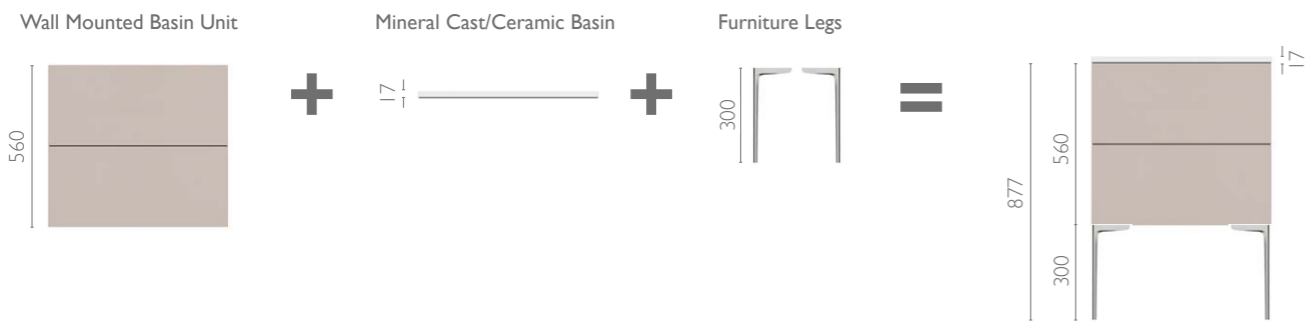

Unit Height Configurations

Wall Mounted Twin Drawer Units with Mineral Cast Basin & 300mm Furniture Legs shown.

Wall Mounted Basin Unit & Art Basin - Twin Drawer

Size	1 Taphole	3 Taphole	Price
W600 x H710 x D460	MC01	MC02	£749
W800 x H710 x D460	MC03	MC04	£819