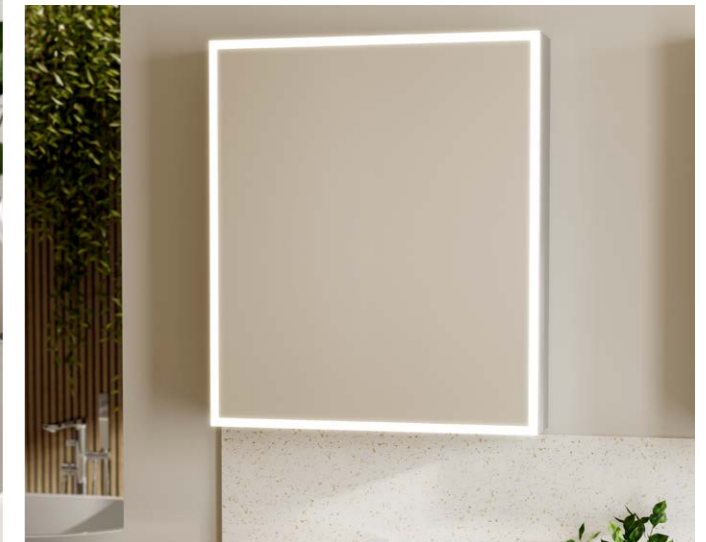

Harrogate Handle
Page 128

Konnex LED Mirror
Page 166

Esta Chrome Basin Mono Mixer
Page 156

Stone Matt, Level Design

Our earthly influenced Stone Matt finish works well with Chrome handles and their curved profile complements the flat Level design doors. A Neo Quartz solid surface worktop is an elegant finish on top of the units.