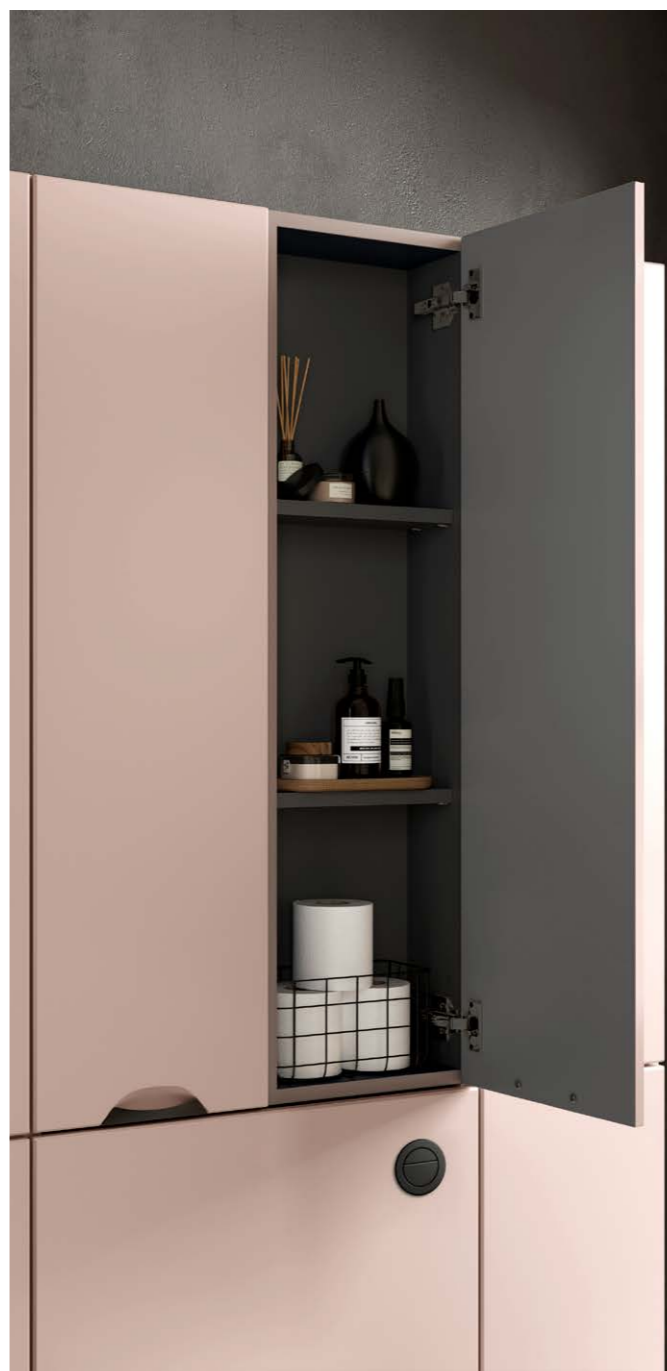

Matt Antique Rose, Laura Design

A radiant, naturally inspired Rose finish is combined with black accents to create an undisturbed style. This elegant design is intensified through a Sparkling White solid surface worktop and splashback bringing a true sense of opulence.