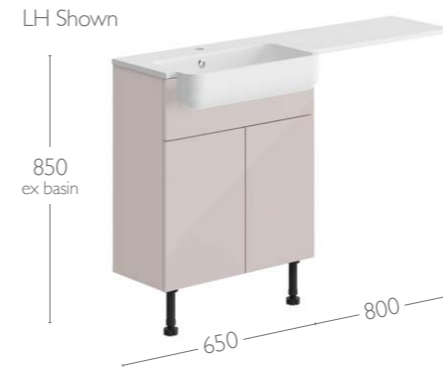

Livello Basin Unit & Winged Basin - Twin Door

Width	Depth	LH Code	RH Code	Level	Laura/Milan
1450	240 Slimline	372	373	£919	£965
1450	310 Standard	511	512	£989	£1039