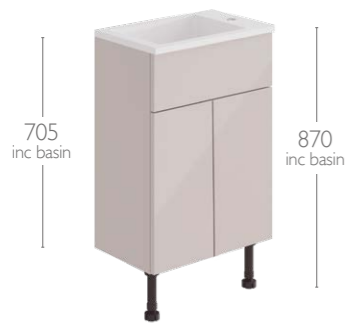

Inline Basin Unit & Basin - Twin Door

Width	Depth	Code	Level	Laura/Milan
500	240 Slimline	305	£529	£555
500	310 Standard	520	£549	£576
600	240 Slimline	306	£549	£576
600	310 Standard	521	£569	£597