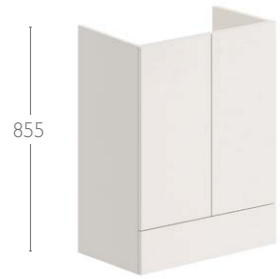

Size	Code	Level	Laura/Milan
W500 x H855 x D455	VC105	£489	£513
W600 x H855 x D455	VC100	£509	£529
W800 x H855 x D455	VC101	£549	£576
W1000 x H855 x D455	VC103	£579	£608
W1200 x H855 x D455	VC104	£869	£912