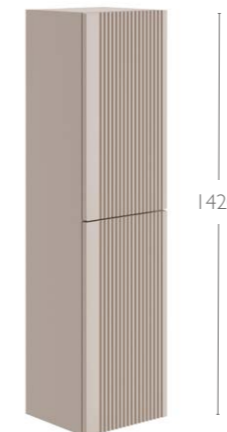

Worktop Colours

Tall Wall Unit - Twin Door

Size	Code	Price
W300 x H1420 x D300	HN07	£495

· Push to open - No handles required
· Universal opening
· 3 Shelves

Add the colour code to the unit code
eg. HN07 MW = Channel Tall Unit in Matt White