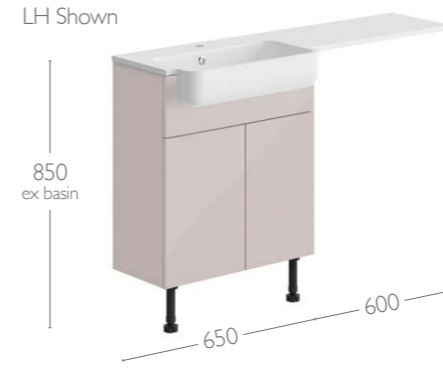

Livello Basin Unit & Winged Basin - Twin Door

Width	Depth	LH Code	RH Code	Level	Laura/Milan
1250	240 Slimline	370	371	£829	£869
1250	310 Standard	509	510	£869	£912