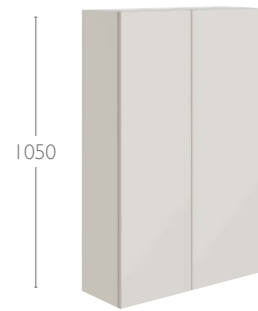

Tall Double Wall Unit with Wood Shelf - Twin Door

Width	Depth	Code	Level	Laura/Milan
500	200 Superslim	901	£675	£709
500	240 Slimline	921	£699	£734
500	310 Standard	941	£719	£755
600	200 Superslim	902	£699	£734
600	240 Slimline	922	£719	£755
600	310 Standard	942	£739	£776
700	200 Superslim	903	£739	£776
700	240 Slimline	923	£779	£819
700	310 Standard	943	£819	£859

2 piece unit.