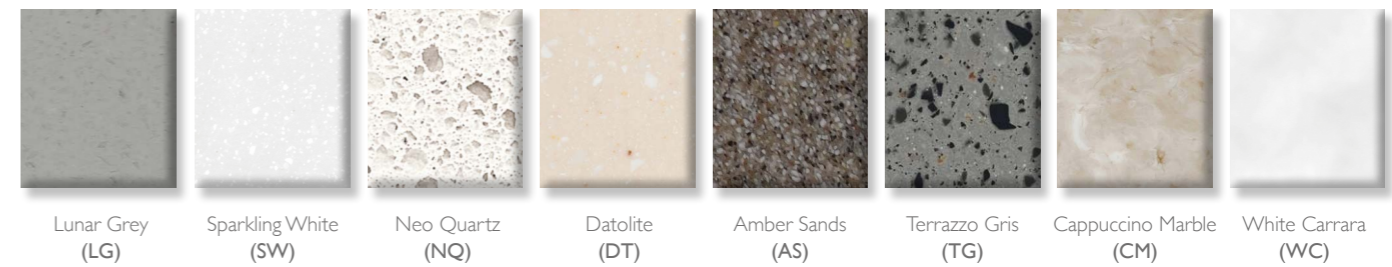

Wall Mounted Basin Unit & Mineral Cast Basin - Twin Drawer

Size	0 Taphole	1 Taphole	3 Taphole	Price
W600 x H597 x D460	HN12	HN13	HN14	£719
W800 x H597 x D460	HN15	HN16	HN17	£789

Wall Mounted Basin Unit & Ceramic Basin - Twin Drawer

Size	1 Taphole	Price
W600 x H598 x D460	HN18	£719
W800 x H598 x D460	HN19	£789

Wall Mounted Basin Unit & 12mm Solid Surface Worktop - Twin Drawer

Size	Code	Price
W600 x H592 x D460	HN20	£749
W800 x H592 x D460	HN21	£829

1. HI 80 Pair
2. Chrome LG001 **£24**
   - Matt Black LG002 **£30**
   - Brushed Brass LG003 **£33**
   - Brushed Bronze LG005 **£33**
   - Brushed Nickel LG004 **£33**

Legs only sold with Acorn furniture.

Floor Standing Basin Unit & Art Basin - Twin Door

Size	1 Taphole	3 Taphole	Price
W600 x H910 x D460	HN01	HN02	£739
W800 x H910 x D460	HN03	HN04	£799

· Push to open - No handles required

Add the colour code to the unit code
eg. HN01 MW = Channel 60 Twin Door Unit in Matt White with 1 Taphole Art Basin

Art Basin Overflow Rings Not sold separately

- Chrome Included
- Matt Black WA044 **£10**
- Brushed Brass WA045 **£10**
- Brushed Bronze WA065 **£10**
- Brushed Nickel WA055 **£10**

Floor Standing Basin Unit & 12mm Solid Surface Worktop - Twin Door

Size	Code	Price
W600 x H772 x D460	HN05	£709
W800 x H772 x D460	HN06	£769

· Push to open - No handles required

Add the colour code to the unit code then add the worktop colour code.
eg. HN05 MW LG = Channel 60 Twin Door Unit in Matt White with Lunar Grey Worktop

Worktop Colours

Tall Wall Unit - Twin Door

Size	Code	Price
W300 x H1420 x D300	HN07	£495

· Push to open - No handles required
· Universal opening
· 3 Shelves

Add the colour code to the unit code
eg. HN07 MW = Channel Tall Unit in Matt White