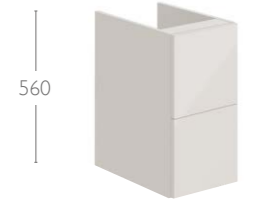

Low Base Unit - Twin Drawer

Size	Code	Level	Laura/Milan
W300 x H560 x D455	768	£489	£513