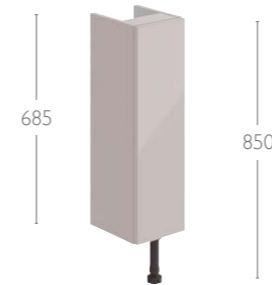

- Chrome Included
- Matt Black £19 BC001
- Brushed Brass £34 GC001
- Brushed Bronze £42 ZC001
- Brushed Nickel £34 SC016

Open Base Unit - Single Glass Shelf			
Width	Depth	Code	Price
150	310 Standard	FU530	£269
300	310 Standard	FU531	£289