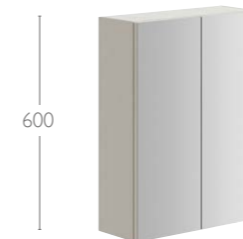

Mirrored Cabinet with Glass Shelf - Twin Door

Size	Code	Price
W400 x H600 x D150	FU996	£385
W500 x H600 x D150	FU986	£399
W600 x H600 x D150	FU987	£429
W700 x H600 x D150	FU988	£479