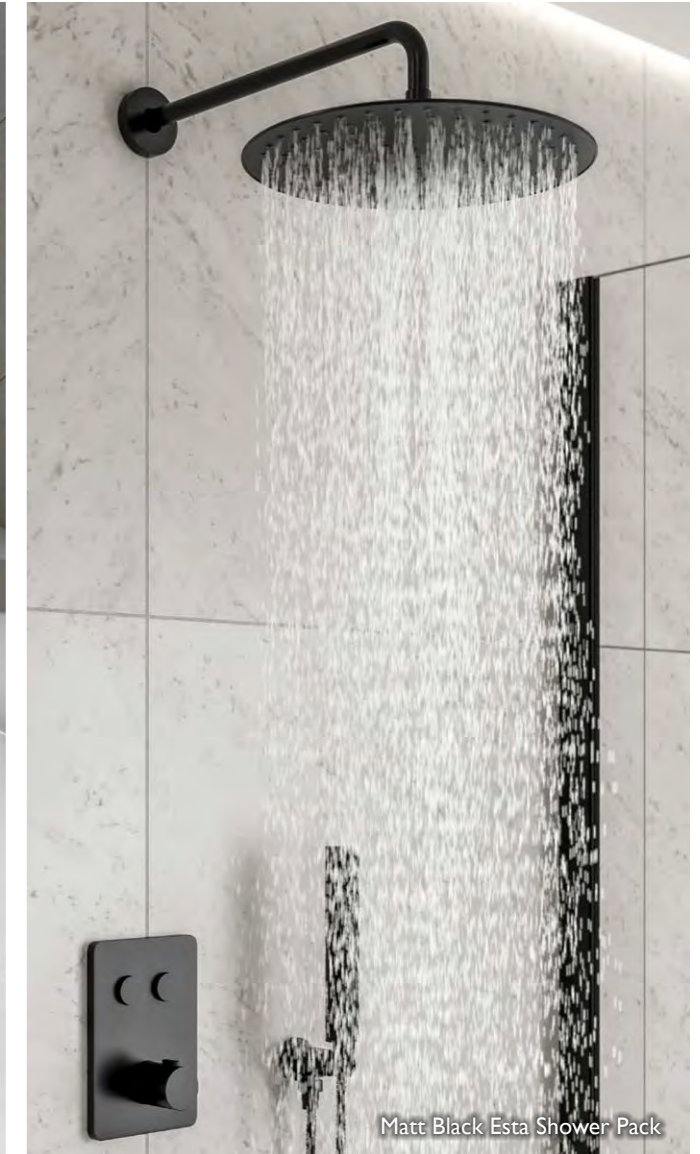

Lune Back to Wall WC  
Page 117

Sima Wall Mounted WC

110 Support Frame

82 Support Frame

Fixing Frames  
Page 117

Lisa Back to Wall WC  
Page 117

Lisa Comfort Height WC  
Page 116

Round  
Chrome Push Plate  
Page 117

**NEW**

Square  
Chrome Push Plate  
Page 117

**NEW**

Square  
Matt Black Push Plate  
Page 117

**NEW**

Square  
Brushed Brass Push Plate  
Page 117

Matt Black Knurled Tap

Matt Black Knurled Shower Valve

Brushed Brass Esta Tap

Matt Black Esta Shower Pack

PVD utilizes a Titanium Nitride that provides an extremely durable and tough wearing coating. PVD coatings possess a far higher resistance to wear than traditional gold plating and will stay on the product longer than traditional electroplating and powder coating.