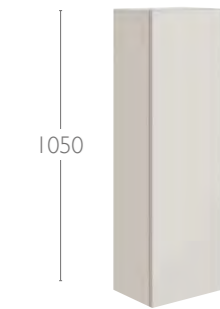

 Push Button - Brushed Brass CC030 £15

Not sold separately

Tall Double Wall Unit with Wood Shelf - Twin Door

Width	Depth	Code	Price	Milan Price
500	200 Superslim	901	£592	£622
500	240 Slimline	921	£640	£672
500	310 Standard	941	£720	£756
600	200 Superslim	902	£624	£656
600	240 Slimline	922	£688	£723
600	310 Standard	942	£752	£790
700	200 Superslim	903	£688	£723
700	240 Slimline	923	£720	£756
700	310 Standard	943	£800	£840

Wall Mounted Unit with Glass Shelf - Single Door

Size	Code	Price	Milan Price
W200 x H600 x D150	976	£230	£242
W300 x H600 x D150	977	£252	£264

Tall Single Wall Unit with Wood Shelf - Single Door

Width	Depth	Code	Price	Milan Price
250	200 Superslim	904	£296	£311
250	240 Slimline	924	£320	£336
250	310 Standard	944	£360	£378
300	200 Superslim	905	£312	£328
300	240 Slimline	925	£344	£362
300	310 Standard	945	£376	£395
350	200 Superslim	906	£344	£362
350	240 Slimline	926	£360	£378
350	310 Standard	946	£400	£420
400	240 Slimline	984	£379	£400