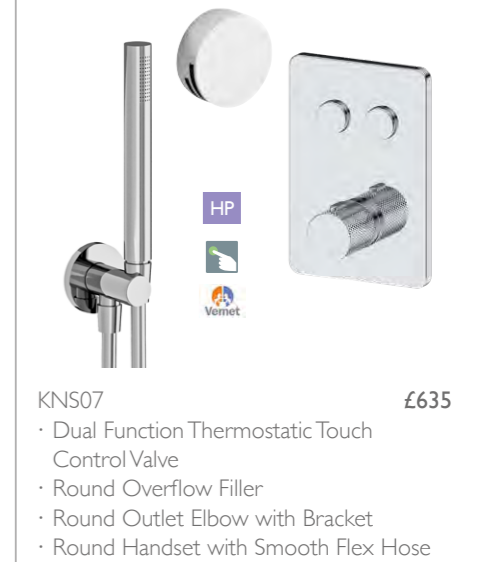

Step 8 - Knurled Showers