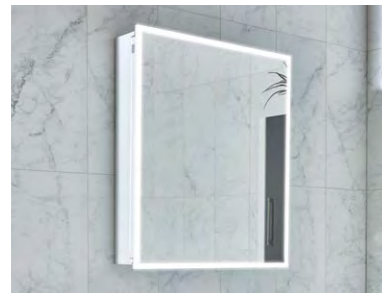

Konnex LED Mirror Cabinet

Size	Code	Price
W600 x H700 x D140	M1145	£705
W800 x H700 x D140	M1146	£899
W1000 x H700 x D140	M1147	£1076

- Motion On/Off sensor
- Heated demister pad
- Charging socket
- Internal light
- IP44 rated
- A+ energy rating