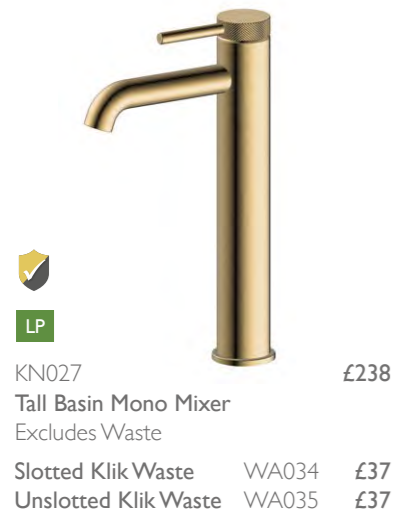

Step 8 - Knurled Taps