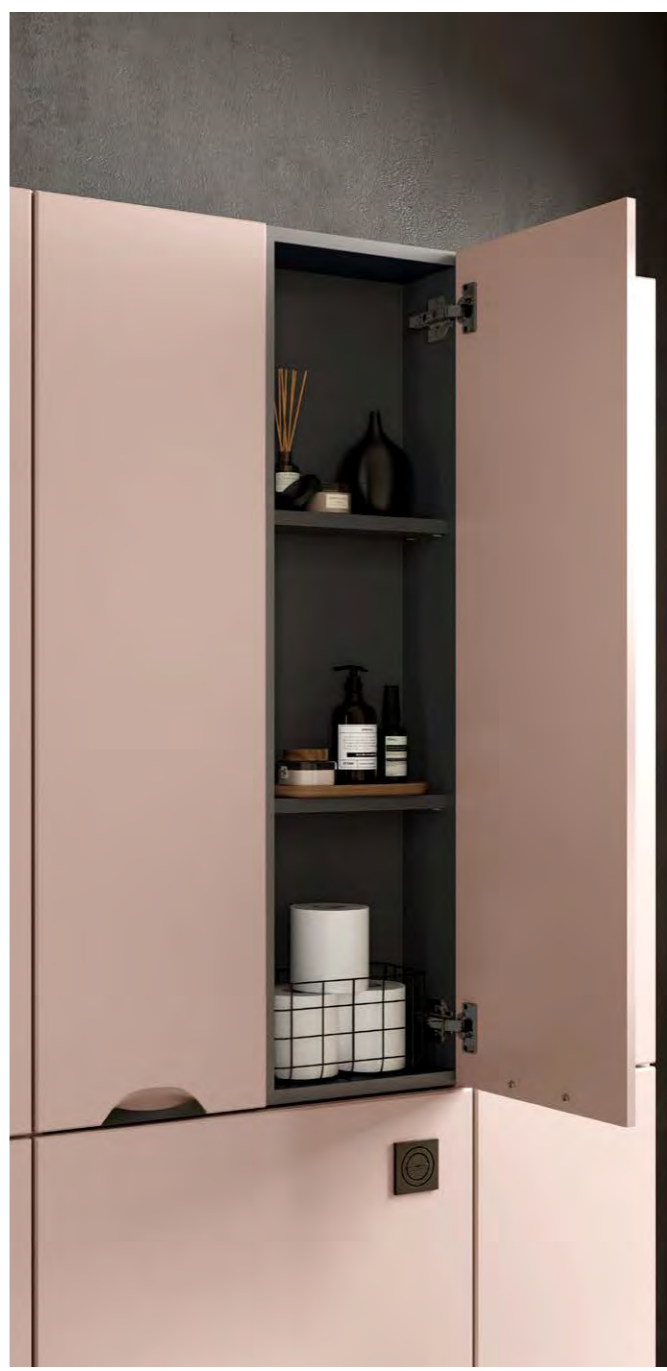

Matt Antique Rose, Laura Design

A radiant, naturally inspired Rose finish is combined with black accents to create an undisturbed style. This elegant design is intensified through a Sparkling White solid surface worktop and splashback bringing a true sense of opulence.