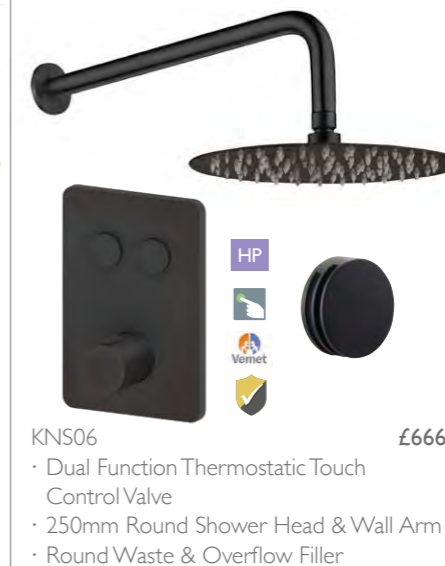

Step 8 - Knurled Showers