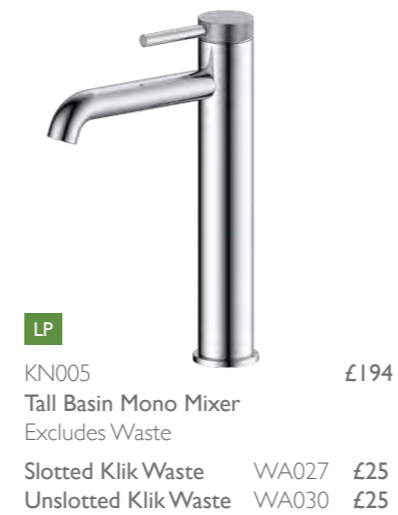

Step 8 - Knurled Taps