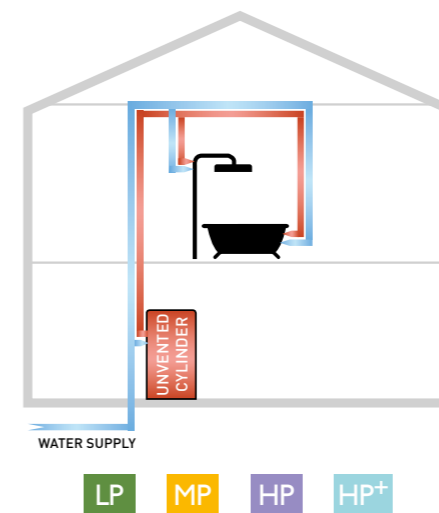

Mains High Pressure System

- Unvented cylinder with expansion vessel