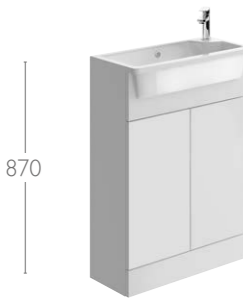

870

Harvey Floor Standing Basin Unit & Basin - Twin Door

Size	Code	Price	Milan Price
W450 x H880 x D250	339	£654	£687
W500 x H870 x D301	340	£665	£697
W600 x H870 x D301	341	£687	£728