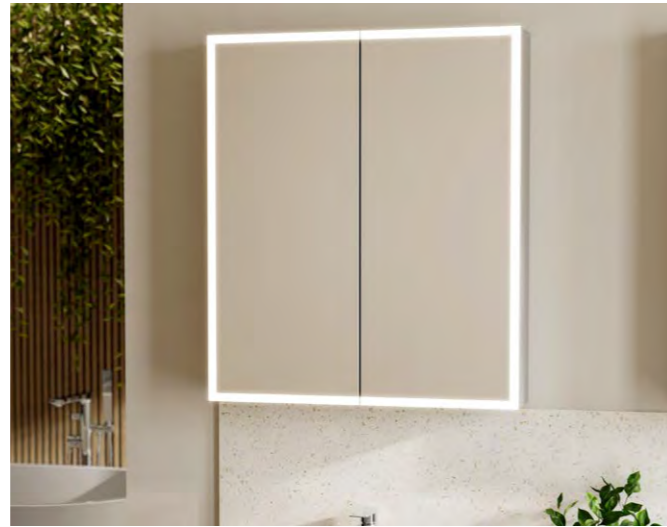

Hamilton Oak, Laura Design

Classical Oak effect units and Black handles merge in a striking bathroom fulfillment. The warming finish provides a homely satisfaction. The minute details of the Neo Quartz worktop also help to complete this functional aesthetic.