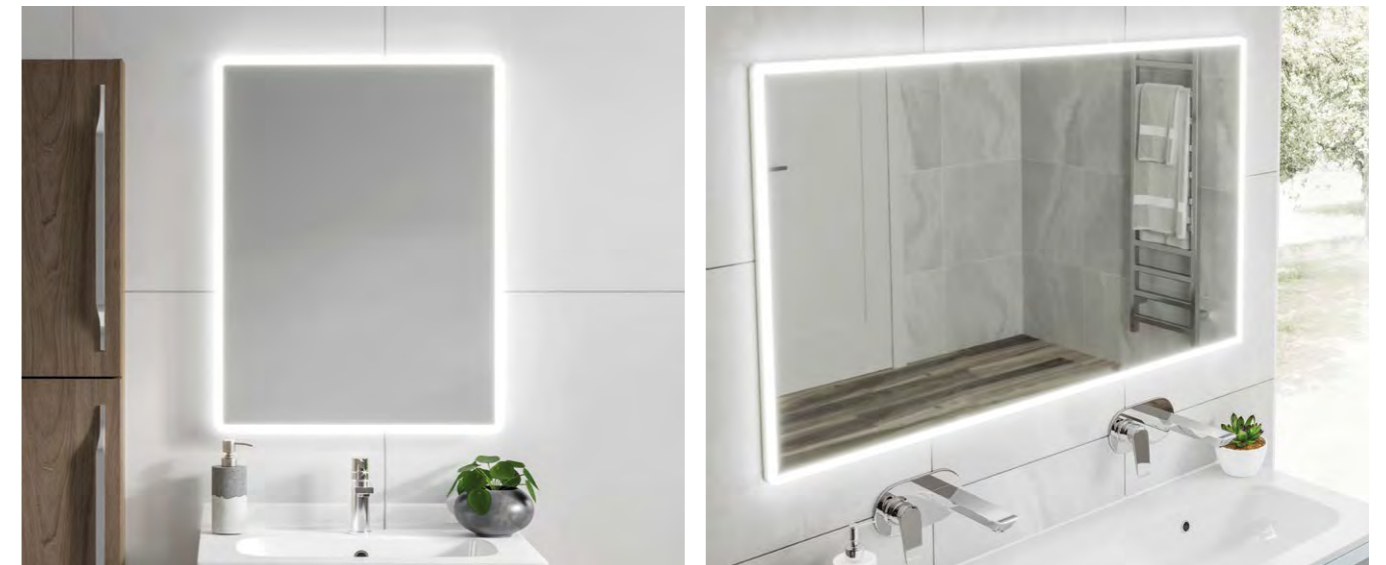

- Guarantee
- Energy Rating
- Cool LED
- IP44
- Solid Aluminium Construction
- Heated Demister
- Motion On/Off
- Bluetooth® Option
- Speaker Option
- Vertical & Horizontal
- Charging Socket

Konnex Mirrors
Page 124