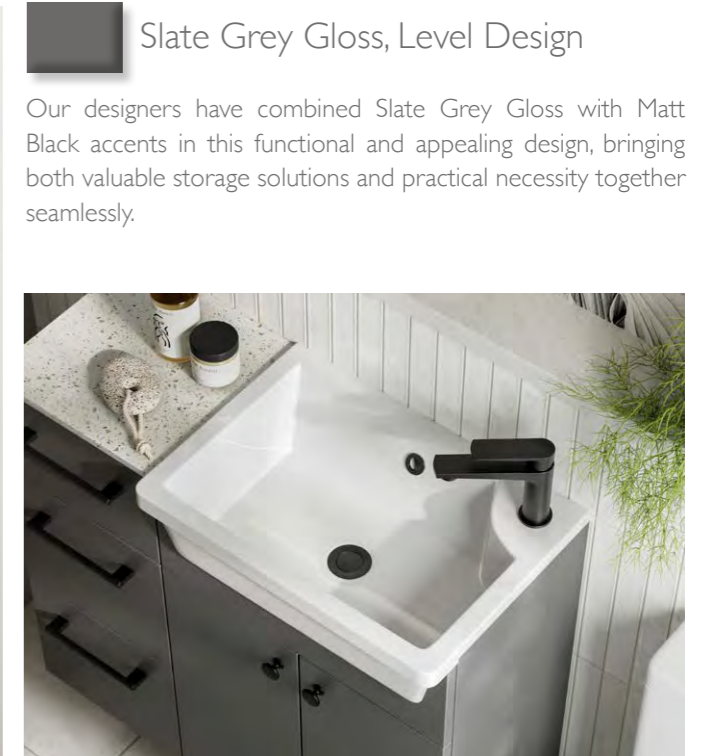

Slate Grey Gloss, Level Design

Our designers have combined Slate Grey Gloss with Matt Black accents in this functional and appealing design, bringing both valuable storage solutions and practical necessity together seamlessly.

Creating the design

Combining two handle styles into one overall design attaches an element of playfulness to this understated yet elegant design.