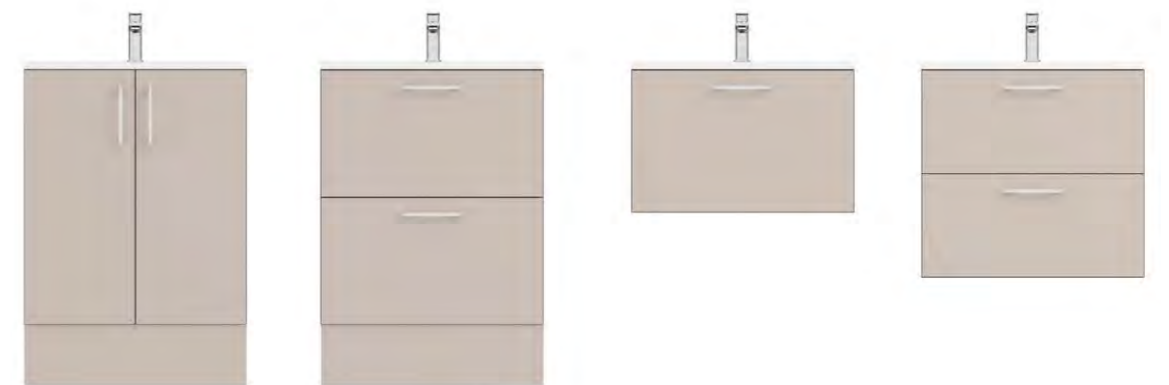

Twin Door Basin Unit 600/800/1000/1200
Twin Drawer Basin Unit 600/800/1000/1200
Single Drawer Wall Basin Unit 500/600/800/1000/1200
Twin Drawer Wall Basin Unit 500/600/800/1000/1200