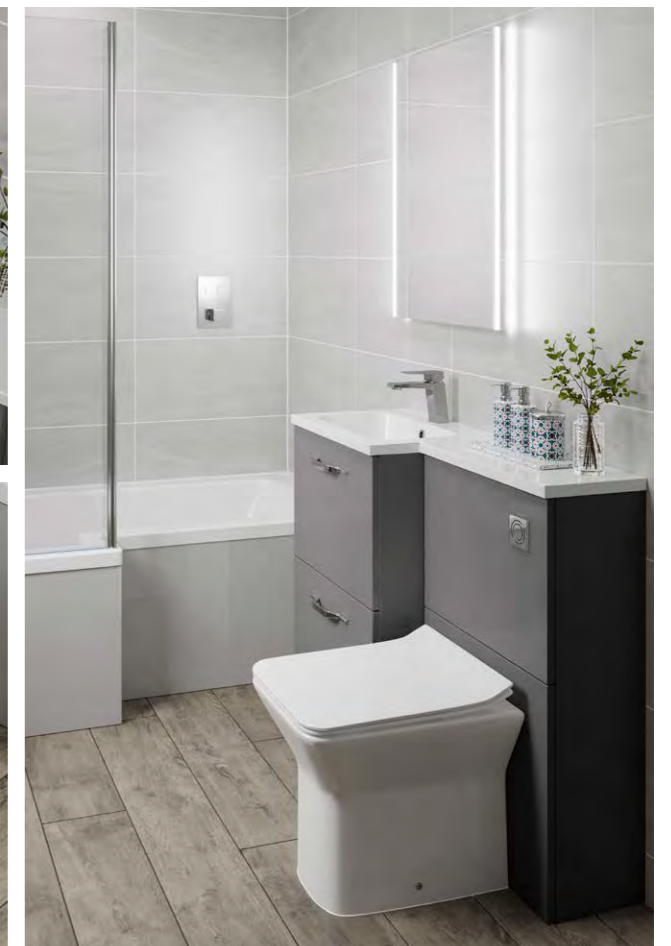

Option	Size	Code	Price	Milan Price
LH	W1000 x H850 x D735	VL30	£1243	£1306

- WC unit
- Basin unit with soft close doors
- One piece basin/WC top
- 3/6L flush concealed cistern
- Lune WC with soft close seat

Push Button - Matt Black	CC031	£15
Push Button - Brushed Brass	CC030	£15

L-Shape RH BTW Suite - Twin Door

Option	Size	Code	Price	Milan Price
RH	W1000 x H850 x D735	VL40	£1243	£1306

- WC unit
- Basin unit with soft close doors
- One piece basin/WC top
- 3/6L flush concealed cistern
- Lune WC with soft close seat

Push Button - Matt Black	CC031	£15
Push Button - Brushed Brass	CC030	£15

Overflow Ring - Matt Black	WA042	£10
Overflow Ring - Brushed Brass	WA043	£10