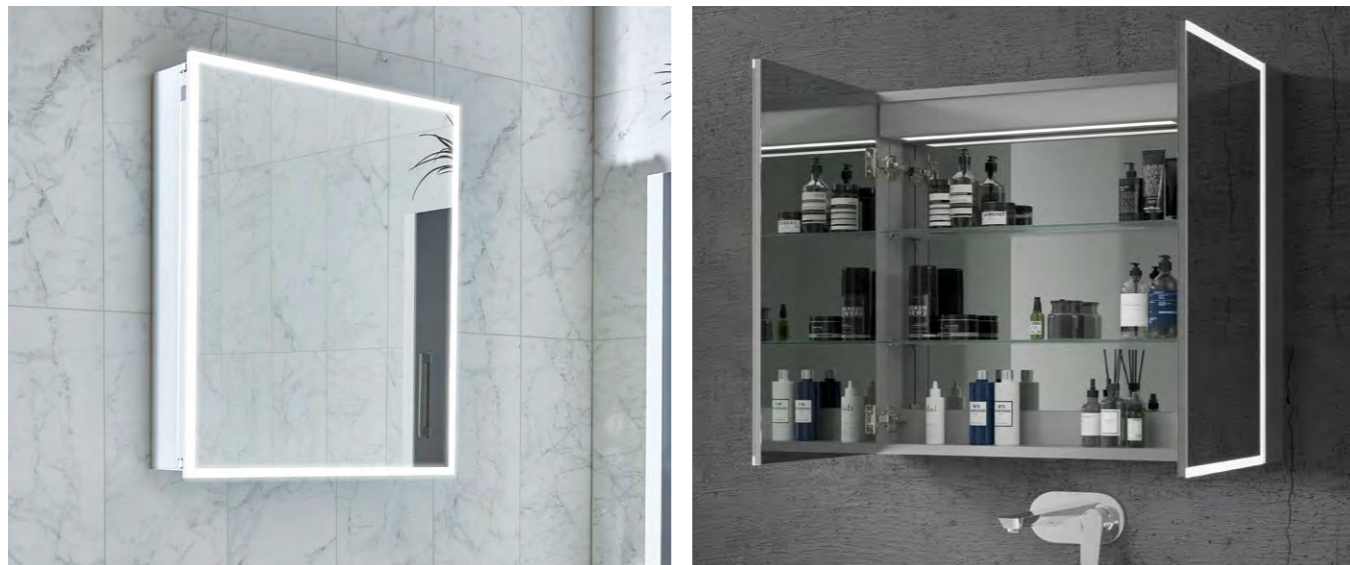

-   
Guarantee
-   
Energy Rating
-   
Cool LED
-   
IP44
-   
Solid Aluminium Construction
-   
Heated Demister
-   
Motion On/Off
-   
Bluetooth® Option
-   
Speaker Option
-   
Charging Socket
-   
Internal Light
-   
Mirrored Back
-   
Adjustable Shelves