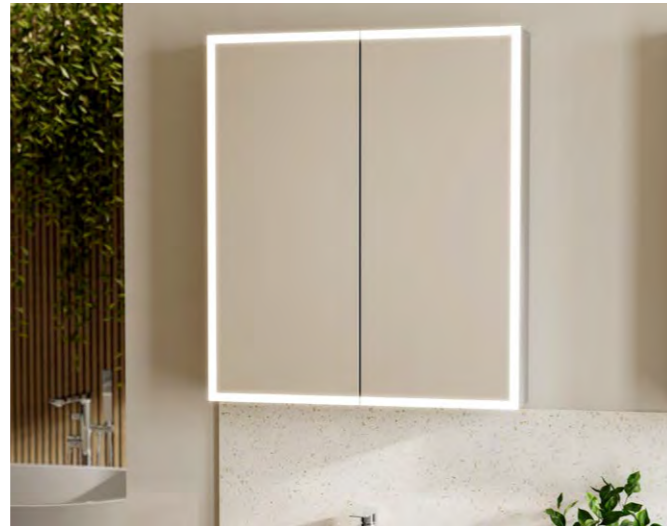

**Creating the design**

Bridge curved handles provide effortless style and marry seamlessly with the Esta chrome taps. Further curves transpire from the Nemi basin and additional storage is found in the double door Konnex mirror cabinet.