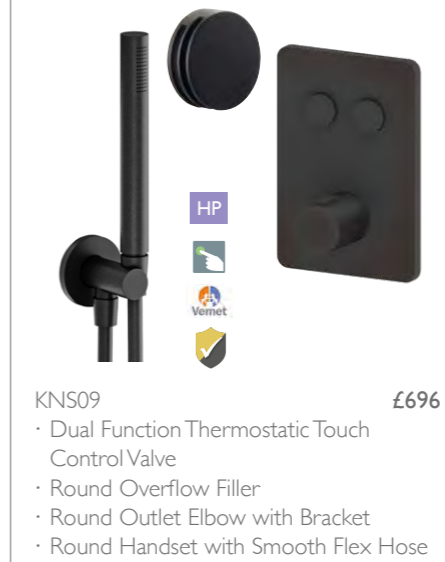

Step 8 - Knurled Showers