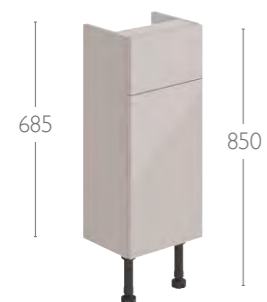

Base Unit - Single Door - Single Drawer

Width	Depth	Code	Price	Milan Price
300	310 Standard	543	£382	£403