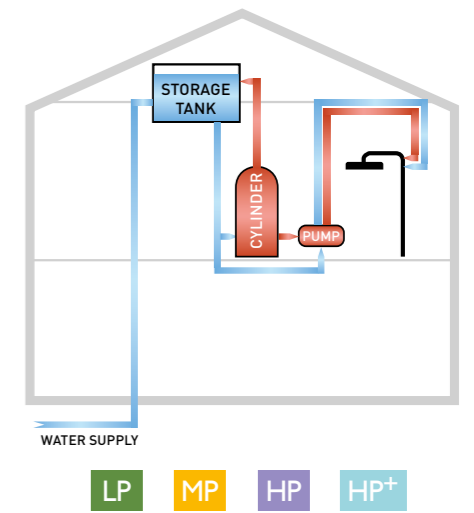

Boosted Gravity Fed (Low Pressure) System

- Cold water storage tank in the loft
- Hot water cylinder
- Booster pump

Acorn recommend the installation of an inline water filter to prevent the build-up of limescale and maintain the longevity of all your household products, including your taps and showers.