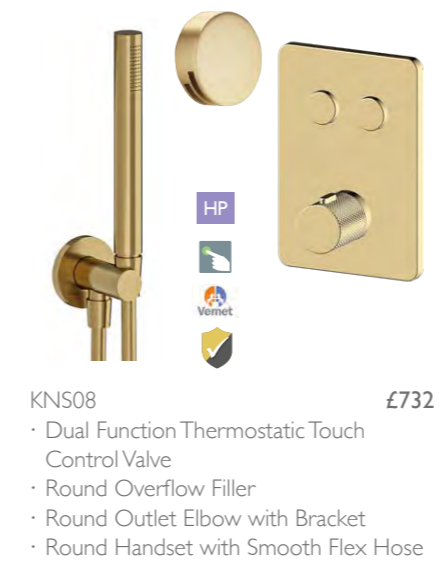

Step 8 - Knurled Showers