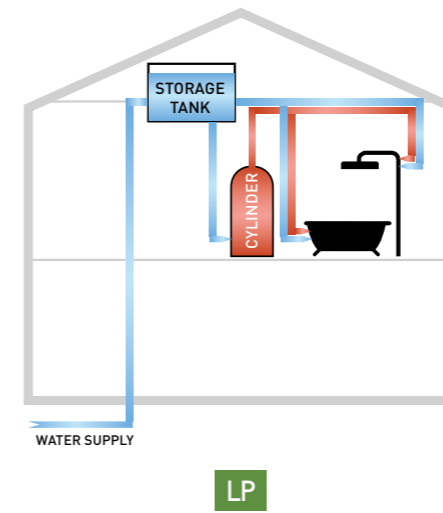

Home Pressure Diagrams

Gravity Fed (Low Pressure) System

- Cold water storage tank in the loft
- Hot water cylinder