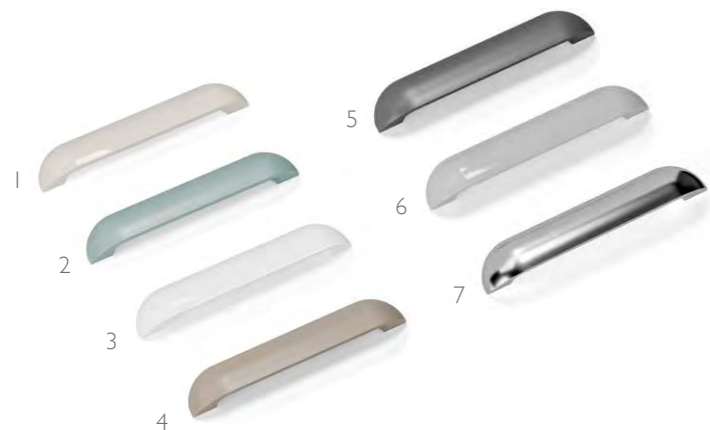

## Step 3 - Handles

Select your handle from our designer handle range.

Figura 300mm HL17 £14  
 Figura 500mm HL18 £23  
 Figura 700mm HL29 £32  
 Figura 900mm HL30 £54

Gemini 500mm HL19 £32  
 Gemini 700mm HL28 £43

Connect 500mm HL20 £23  
 Connect 700mm HL31 £32  
 Connect 900mm HL32 £54

Paris Knob 25mm HL16 £9

Square D 125mm HL10 £15

Harrogate 180mm HL01 £12

Curved Flat 140mm HL05 £11  
 Curved Flat 170mm HL06 £14  
 Curved Flat 235mm HL07 £16

Bridge Curved 180mm HL04 £18

Paris 200mm HL02 £14

1 Smooth Cashmere Gloss 120mm HL24 £15  
 2 Smooth Matt Fern 120mm HL26 £15  
 3 Smooth Gloss White 120mm HL22 £15  
 4 Smooth Stone Matt 120mm HL25 £15  
 5 Smooth Matt Graphite 120mm HL27 £15  
 6 Smooth Dove Grey Gloss 120mm HL23 £15  
 7 Smooth Chrome 120mm HL21 £15