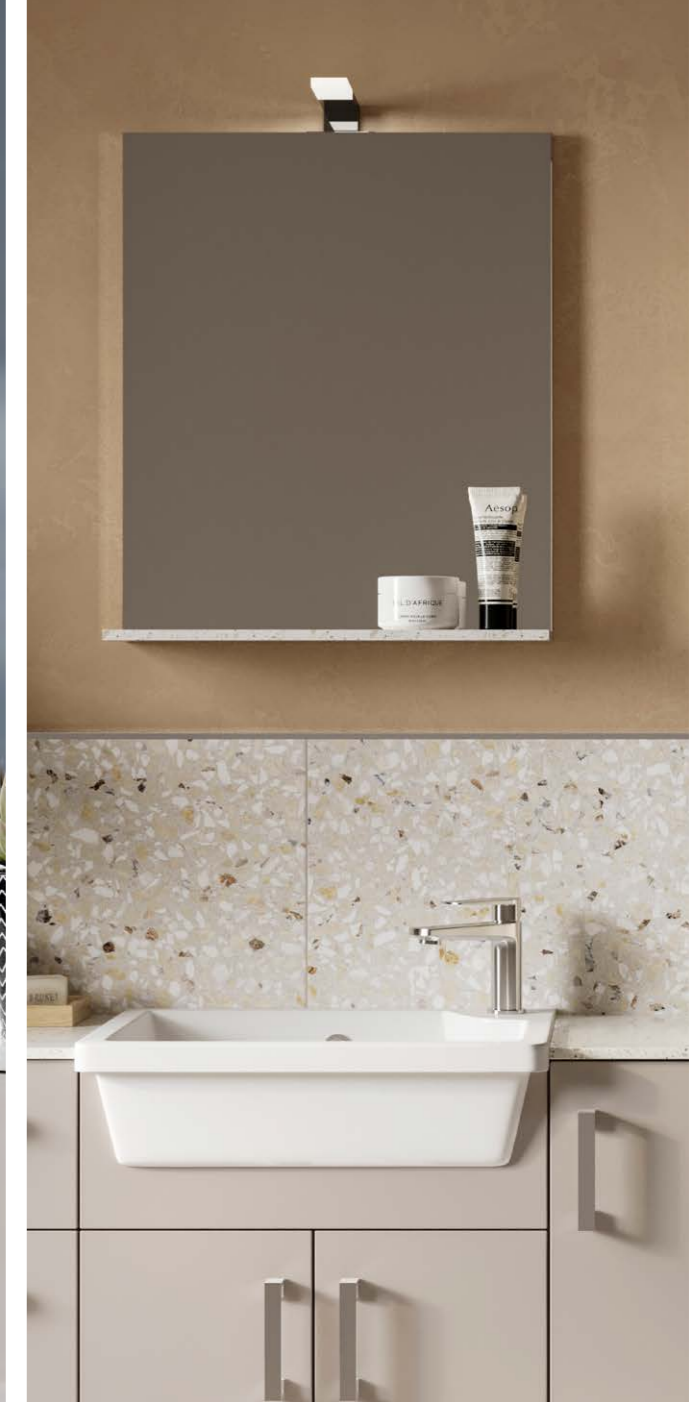

Guarantee

Energy Rating

Cool LED

IP44

Solid Aluminium Construction

Heated Demister

Touch On/Off

Vertical & Horizontal

Konnex Round Mirrors
Page 124

Konnex Oval Mirror
Page 124

Guarantee

Energy Rating

Cool LED

IP44

Deluxe LED Light
Page 125