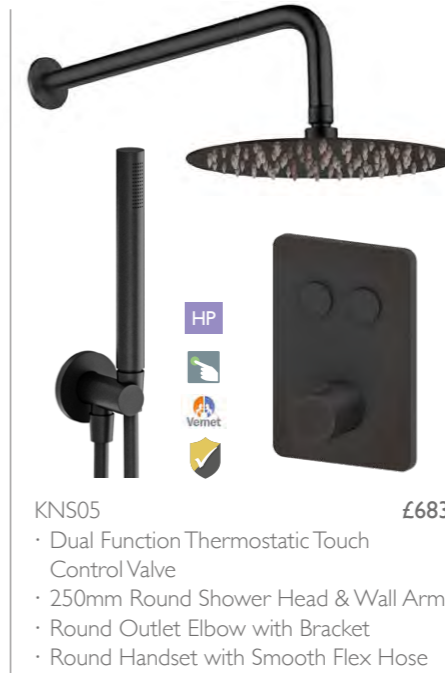

Step 8 - Knurled Showers