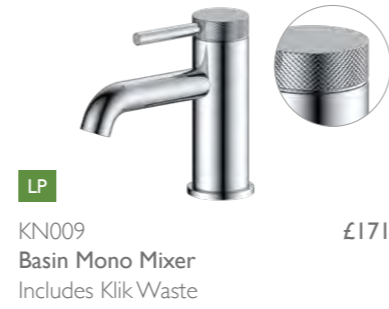

Step 8 - Knurled Taps