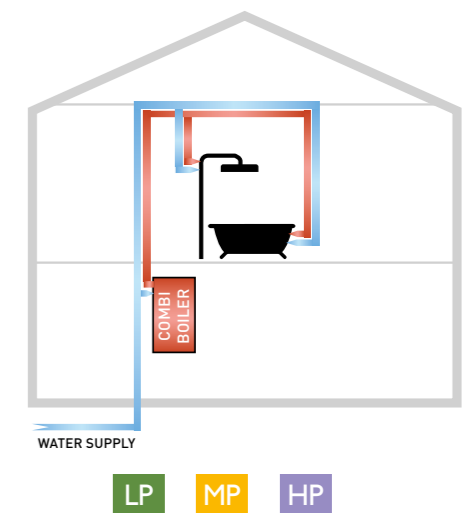

Combination Boiler System

- 'Combie' boiler providing hot water and heating

LP	MP	HP	HP+	
Minimum of 0.2 Bar	Minimum of 0.5 Bar	Minimum of 1.0 Bar	Minimum of 2.0 Bar	World leading thermostatic cartridges

For showers on a low/medium pressure system, we recommend that a negative head pump is installed.