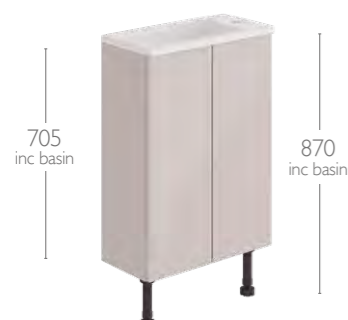

#### Solid Surface Basin Overflow Rings

- Chrome Included
- Brushed Brass WA043 £10
- Matt Black WA042 £10

### Harvey Square Basin Unit & Basin - Twin Drawer

Width	Depth	Code	Price	Milan Price
500	310 Standard	522	£807	£848
600	310 Standard	523	£847	£888

- Chrome Included
- Solid Surface Basin Overflow Rings  
Brushed Brass WA043 £10
- Matt Black WA042 £10