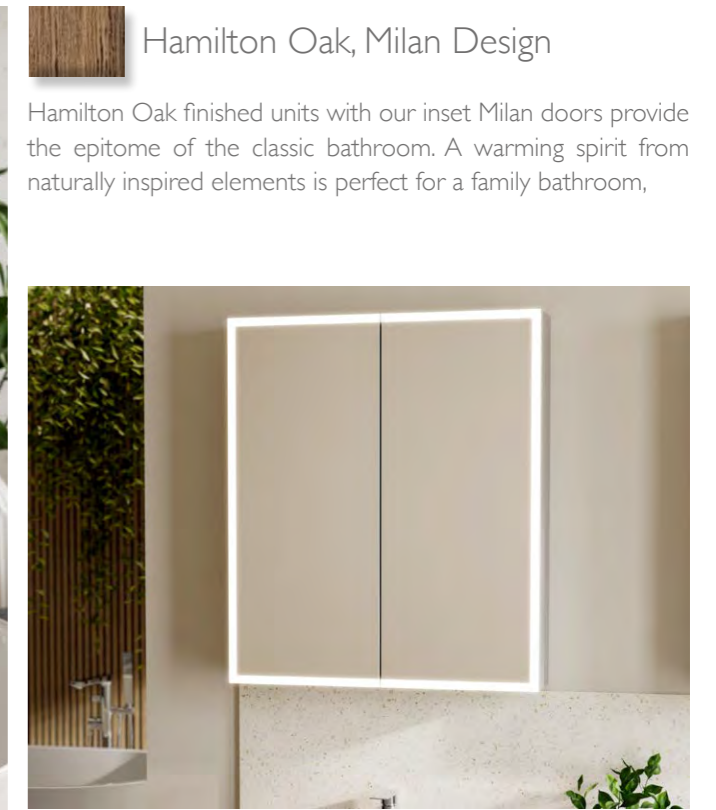

Sima Back to Wall WC  
Page 117

Grooved Knob  
Brushed Brass Handle  
Page 95

Knurled Brushed Brass  
Basin Mono Mixer  
Page 120

Konnex Bluetooth  
LED Mirror  
Page 124

**Hamilton Oak, Milan Design**

Hamilton Oak finished units with our inset Milan doors provide the epitome of the classic bathroom. A warming spirit from naturally inspired elements is perfect for a family bathroom,