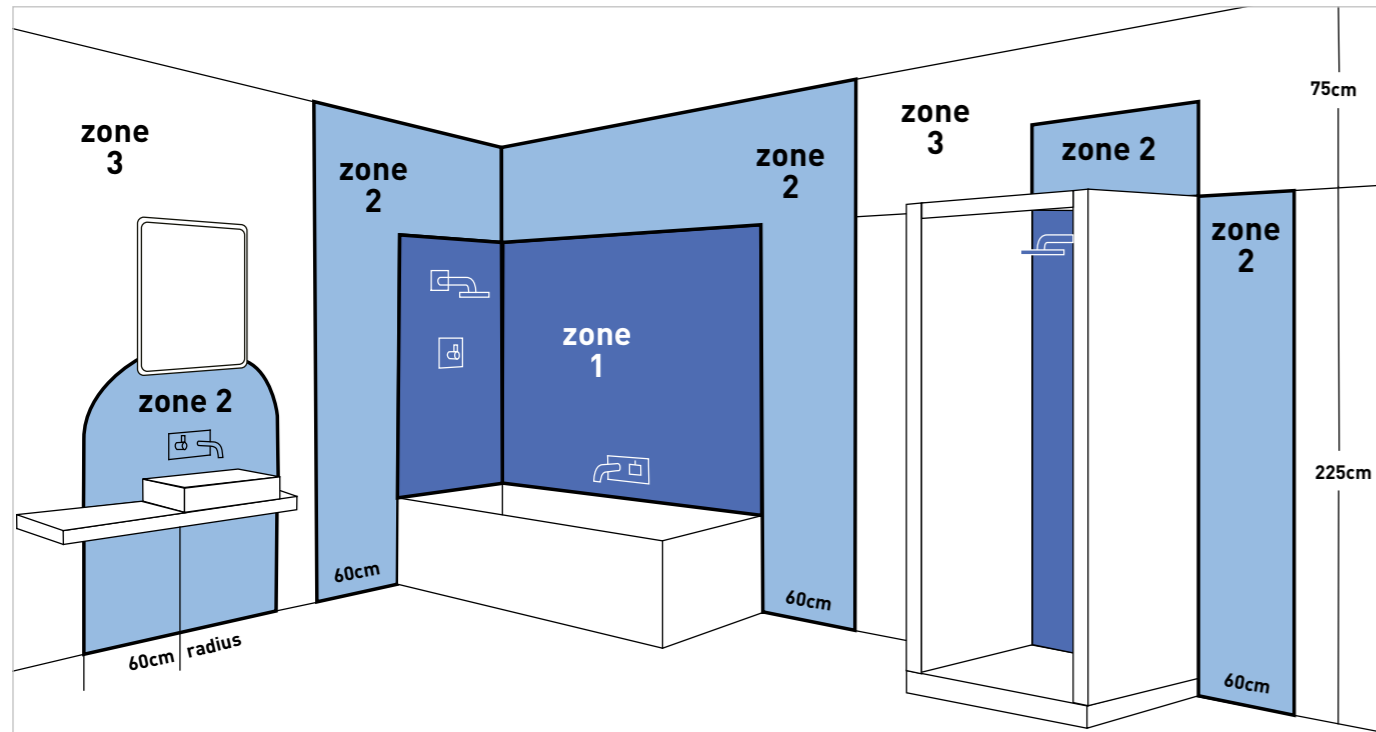

Electrical Zones

All installations must comply to guidelines which are based on a zonal concept. The diagram shows this concept and highlights the 3 zones used.

Zone 1 - Refers to the area above the bath or shower up to a height of 2.25 metres and requires a minimum rating of IPx4 (splash-proof) plus RCD protection.

Zone 2 - Covers an area 0.6 metres wide immediately next to, and all around zone 1. Wash basins should also be treated as zone 2. The minimum rating here is IPx4.

Zone 3 - Has no special requirements, unless water jets are likely to be used for cleaning purposes.

Thank you for choosing
Acorn luxury bathroom products
for your new dream bathroom.