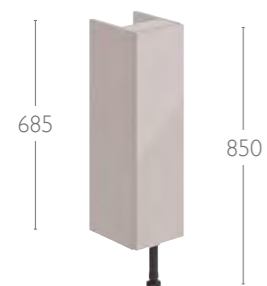

Width	Depth	Code	Price	Milan Price
150	200 Superslim	105	£252	N/A
150	240 Slimline	312	£254	N/A
150	310 Standard	533	£259	N/A
200	200 Superslim	106	£258	£271
200	240 Slimline	313	£260	£273
200	310 Standard	534	£267	£281
200	455 Deep	752	£294	£309
300	200 Superslim	107	£265	£279
300	240 Slimline	314	£267	£281
300	310 Standard	535	£287	£301
300	455 Deep	753	£313	£328